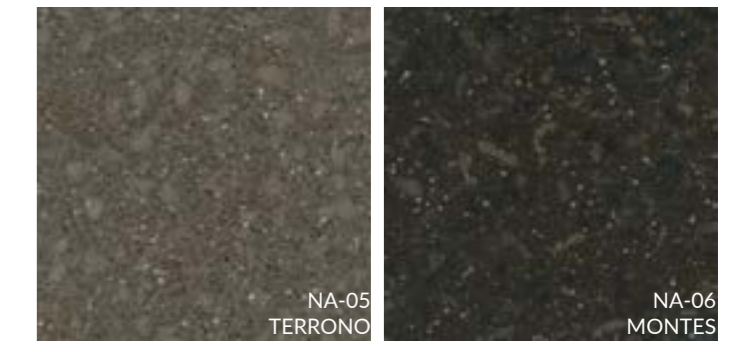

DUO

GALLERIA

NATIVO

TRIO

CUBIC & PEARL

BRIONNE

THERAPY