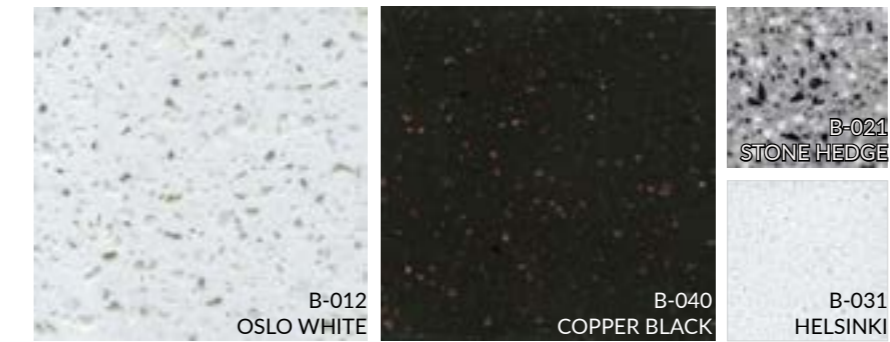

DUO

GALLERIA

NATIVO

TRIO

CUBIC & PEARL

BRIONNE

THERAPY