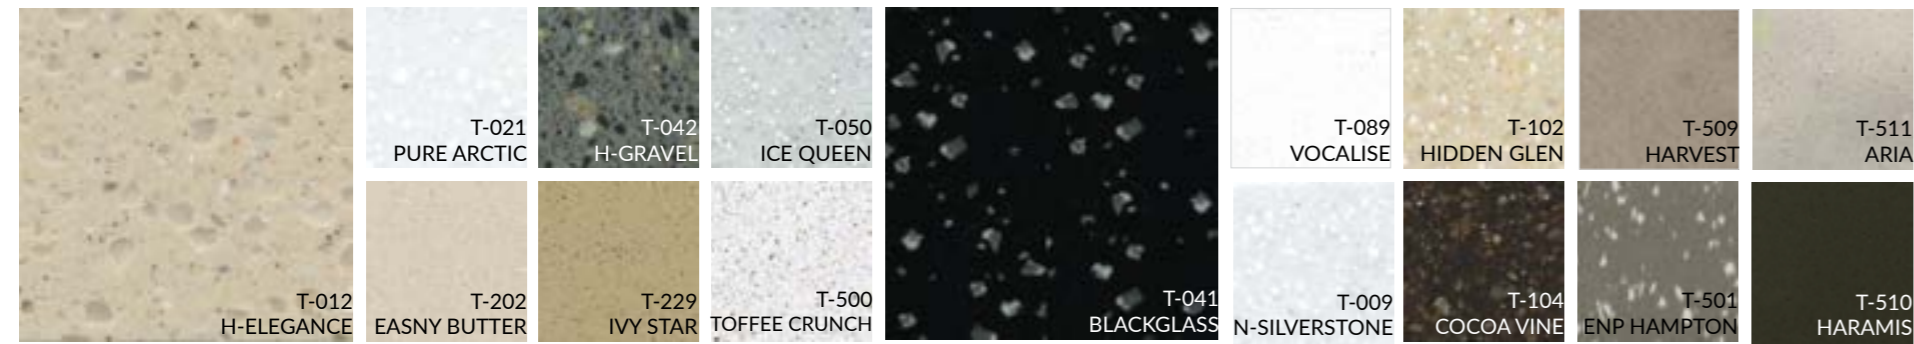

DUO

GALLERIA

NATIVO

TRIO

CUBIC & PEARL

BRIONNE

THERAPY