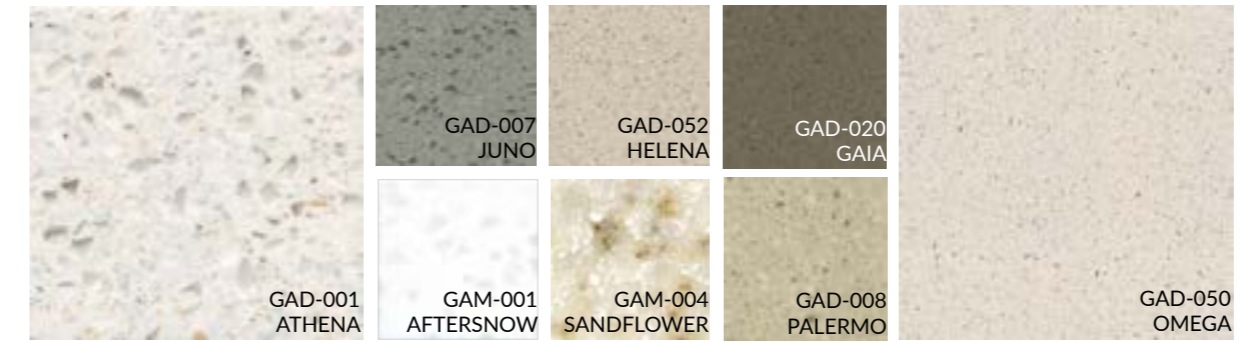

DUO

GALLERIA

NATIVO

TRIO

CUBIC & PEARL

BRIONNE

THERAPY