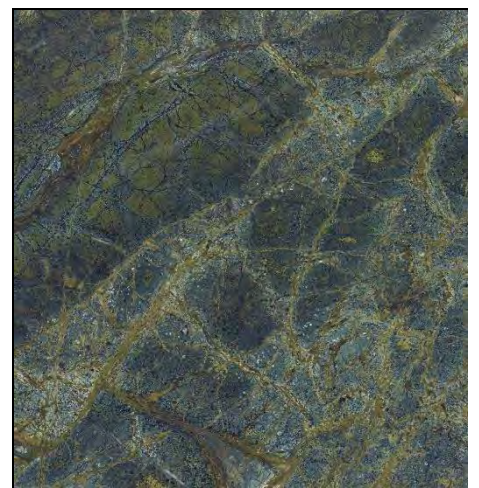

BEHKOOSHAN
NaturalisMagnificent

©

©