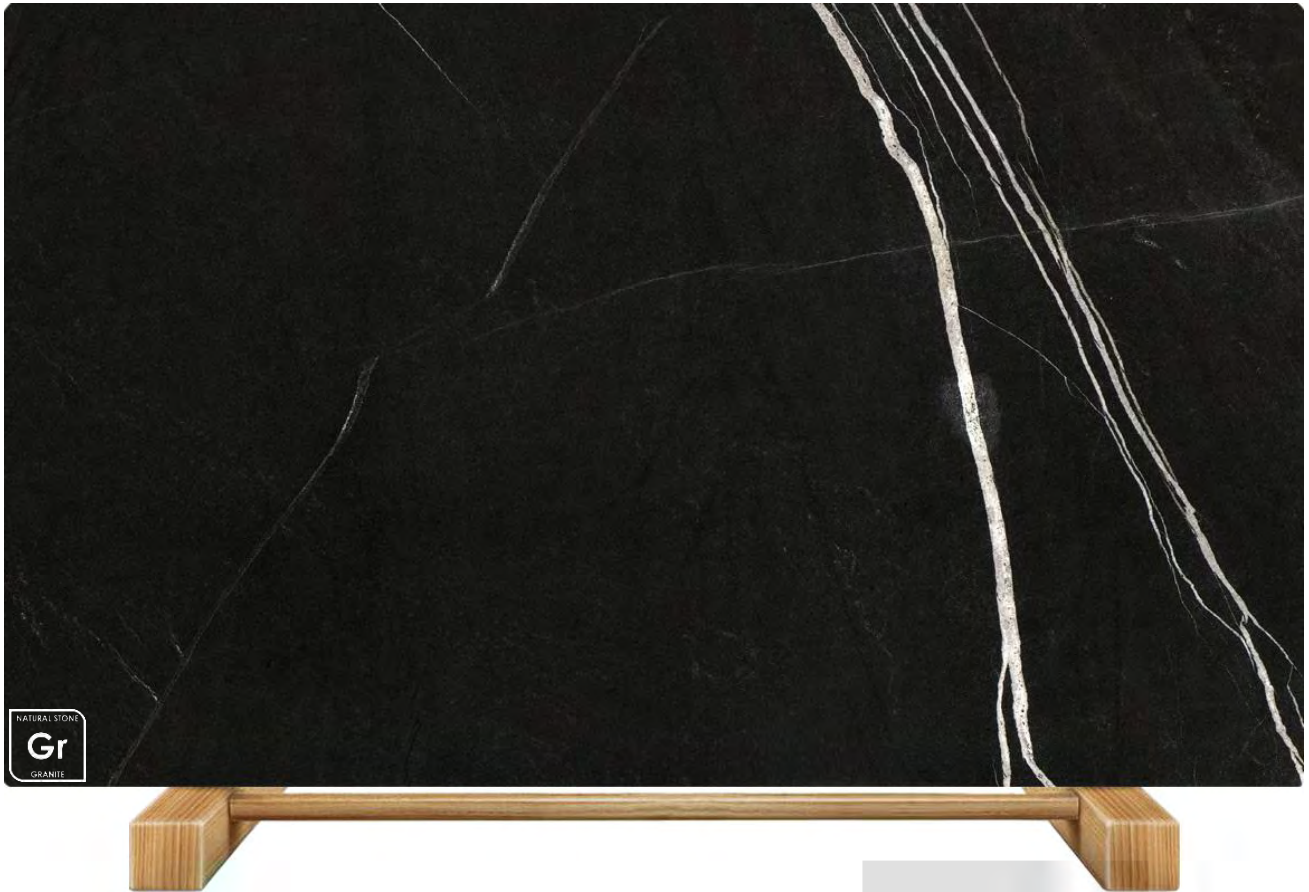

BLACK ZEBRA (EXCLUSIVE) *granite*

FINISH		APPLICATIONS				
POLISH	★★★★★					
LEATHER	★★★★★	EXTERIOR WALL	EXTERIOR FLOOR	INTERIOR FLOOR	COUNTERTOP	FIREPLACE
MATT	★★★★★					
RAW	★★★★★