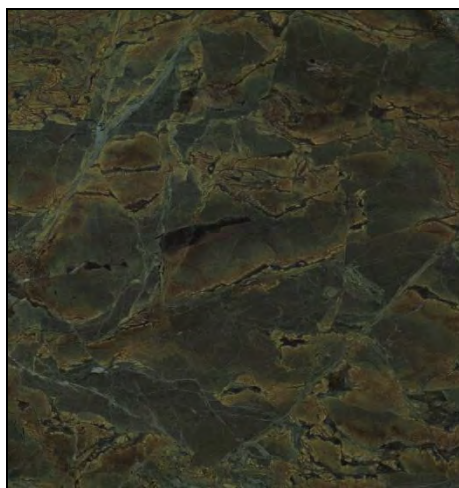

BEHKOOSHAN
NaturalisMagnificent