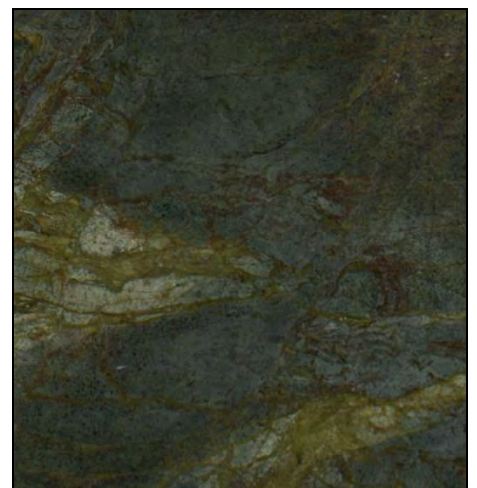

BEHKOOSHAN
NaturalisMagnificent

©

©