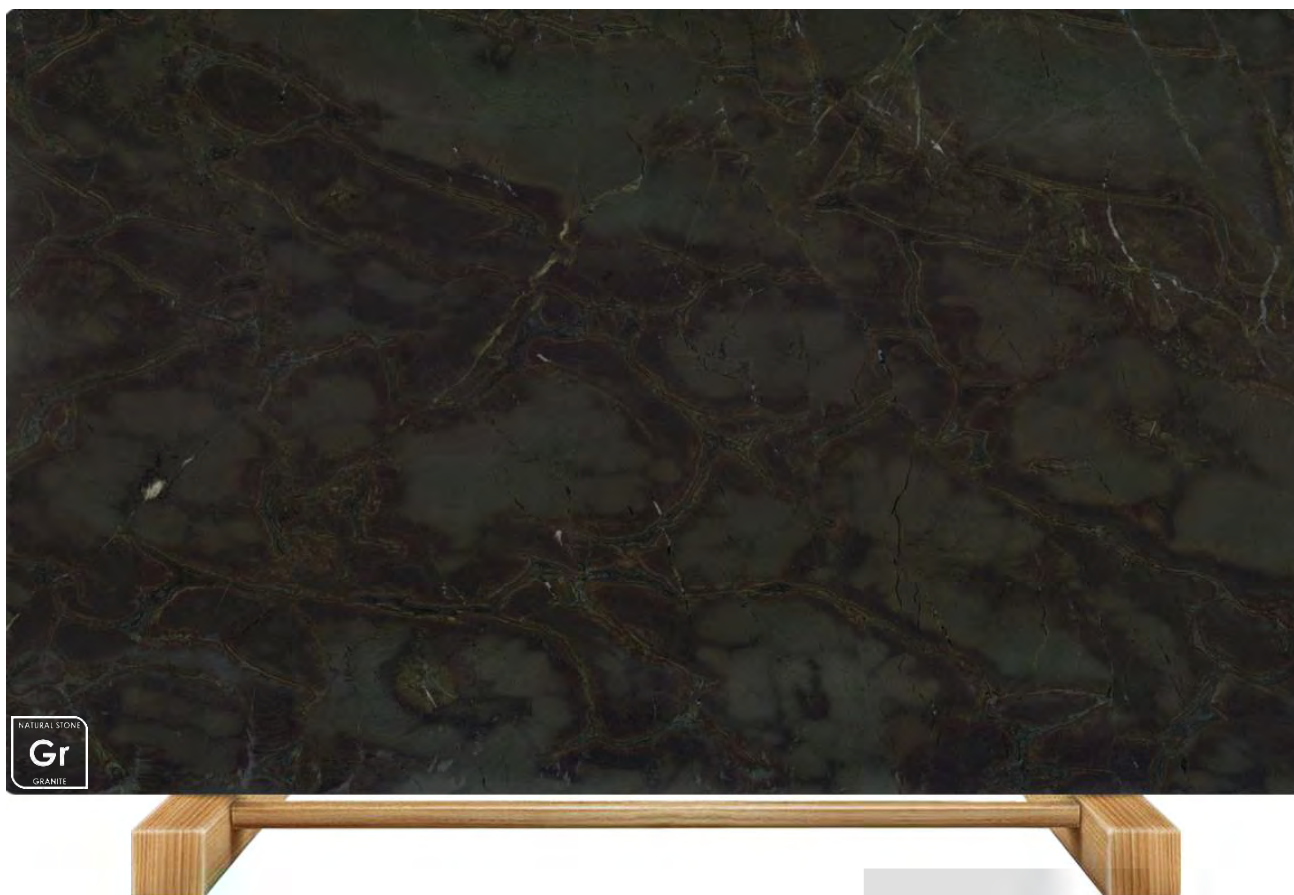

ROSSO FANTASTIC *granite*

FINISH		APPLICATIONS				
POLISH	★★★★★					
LEATHER	★★★★★	EXTERIOR WALL	EXTERIOR FLOOR	INTERIOR FLOOR	COUNTERTOP	FIREPLACE
MATT	★★★★★					
RAW	★★★★★