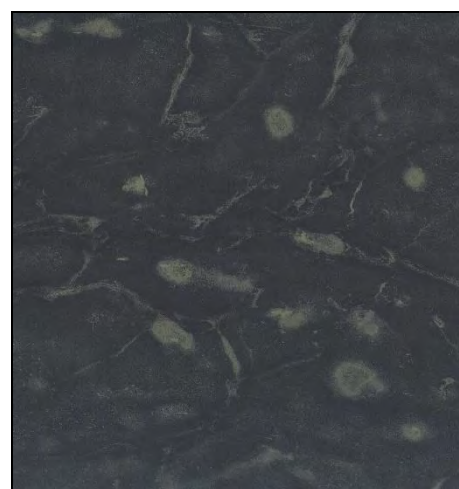

BEHKOOSHAN
NaturalisMagnificent