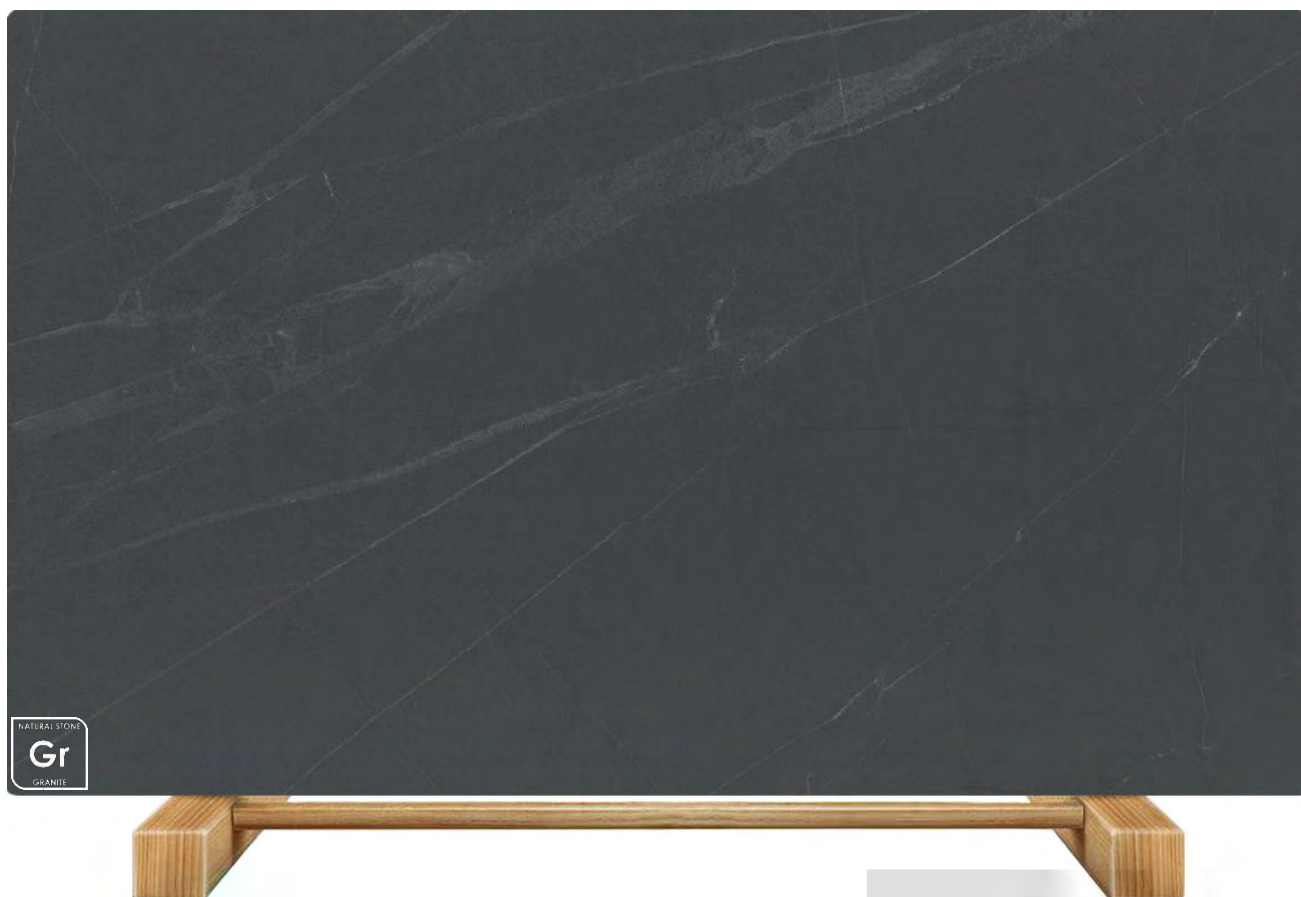

BLACK SPIDER *granite*

FINISH		APPLICATIONS				
POLISH	★★★★★					
LEATHER	★★★★★	EXTERIOR WALL	EXTERIOR FLOOR	INTERIOR FLOOR	COUNTERTOP	FIREPLACE
MATT	★★★★★					
RAW	★★★★★