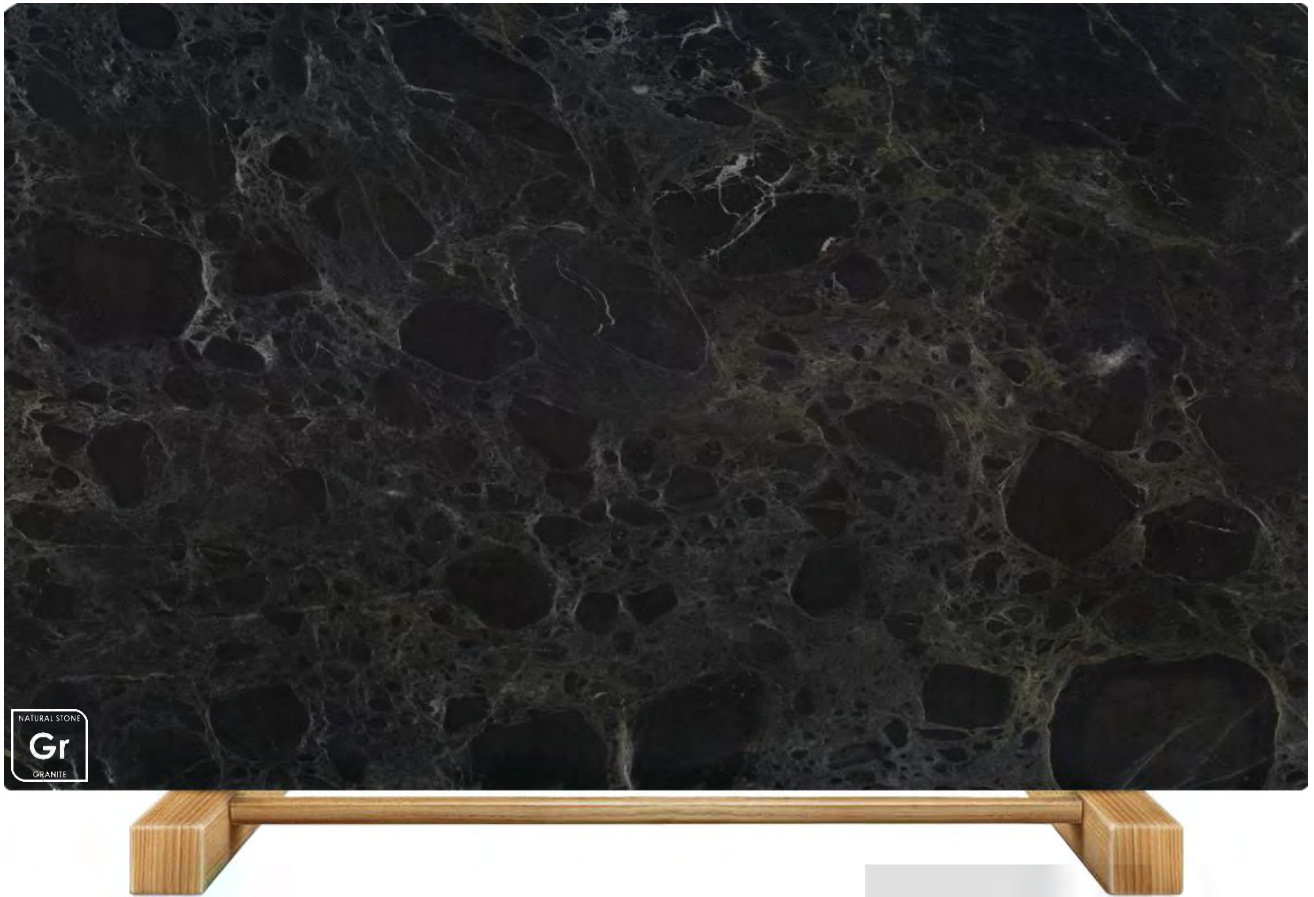

BUBBLE GRAY *granite* (OWN QUARRY)

FINISH		APPLICATIONS				
POLISH	★★★★★					
LEATHER	★★★★★	EXTERIOR WALL	EXTERIOR FLOOR	INTERIOR FLOOR	COUNTERTOP	FIREPLACE
MATT	★★★★★					
RAW	★★★★★