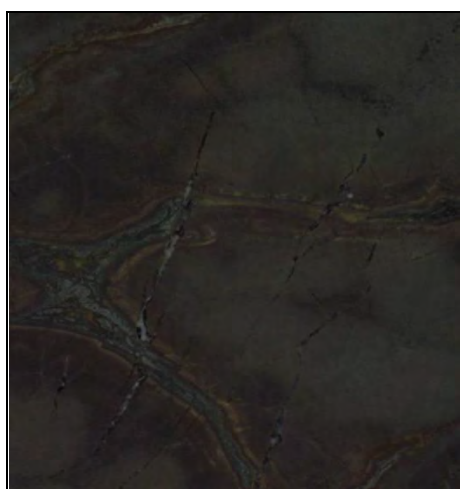

BEHKOOSHAN
NaturalisMagnificent