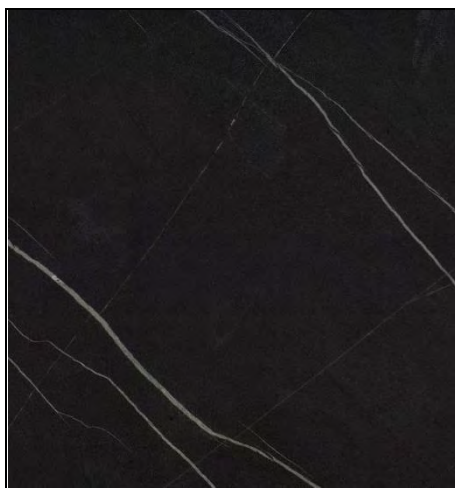

BEHKOOSHAN
NaturalisMagnificent