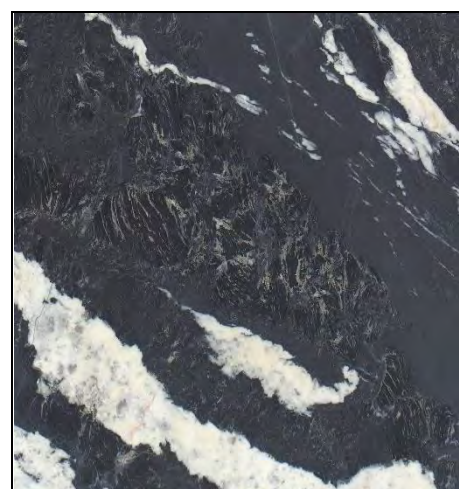

BEHKOOSHAN
NaturalisMagnificent