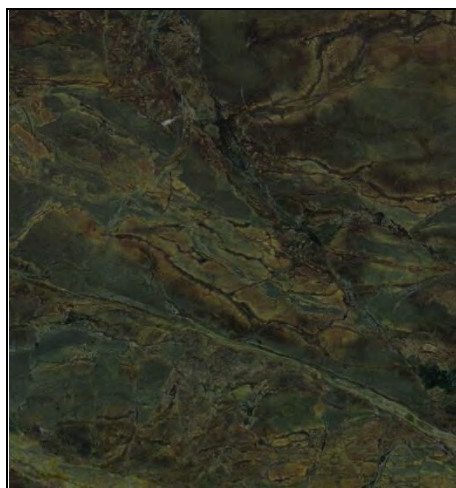

BEHKOOSHAN
NaturalisMagnificent