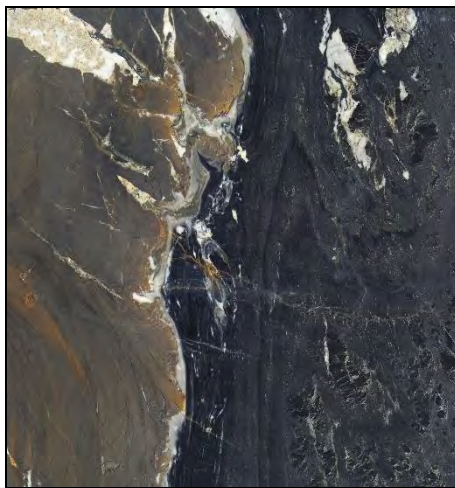

BEHKOOSHAN
NaturalisMagnificent