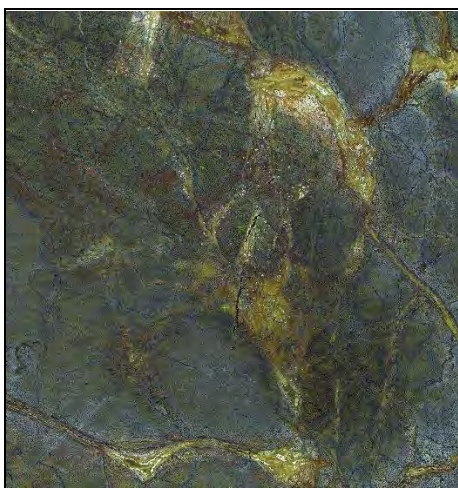

BEHKOOSHAN
NaturalisMagnificent

©

©