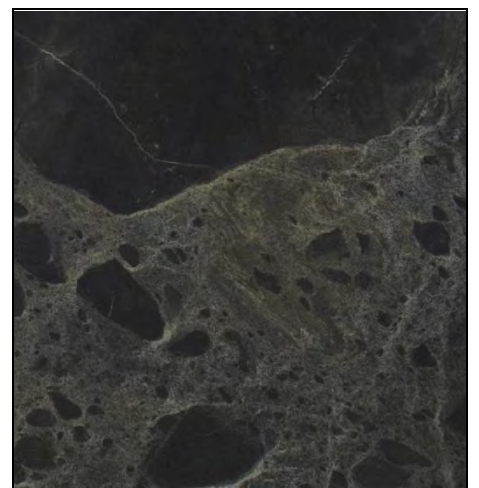

BEHKOOSHAN
NaturalisMagnificent