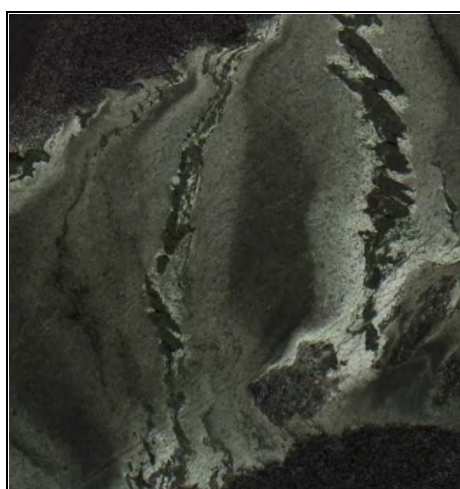

BEHKOOSHAN
NaturalisMagnificent