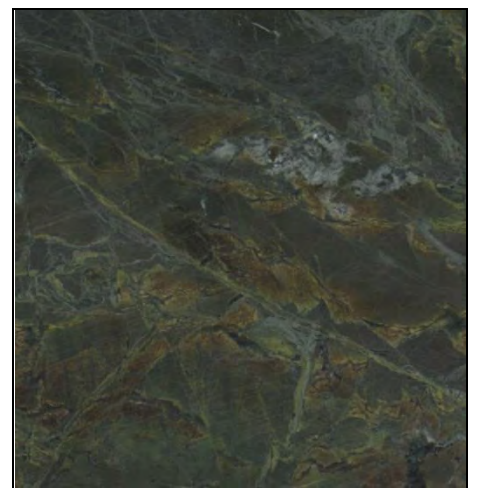

BEHKOOSHAN
NaturalisMagnificent