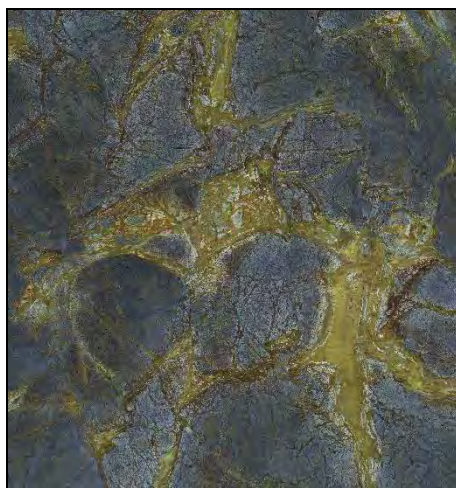

BEHKOOSHAN
NaturalisMagnificent

©

©