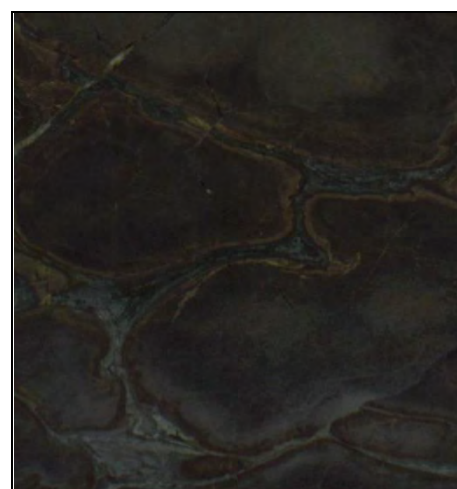

BEHKOOSHAN
NaturalisMagnificent