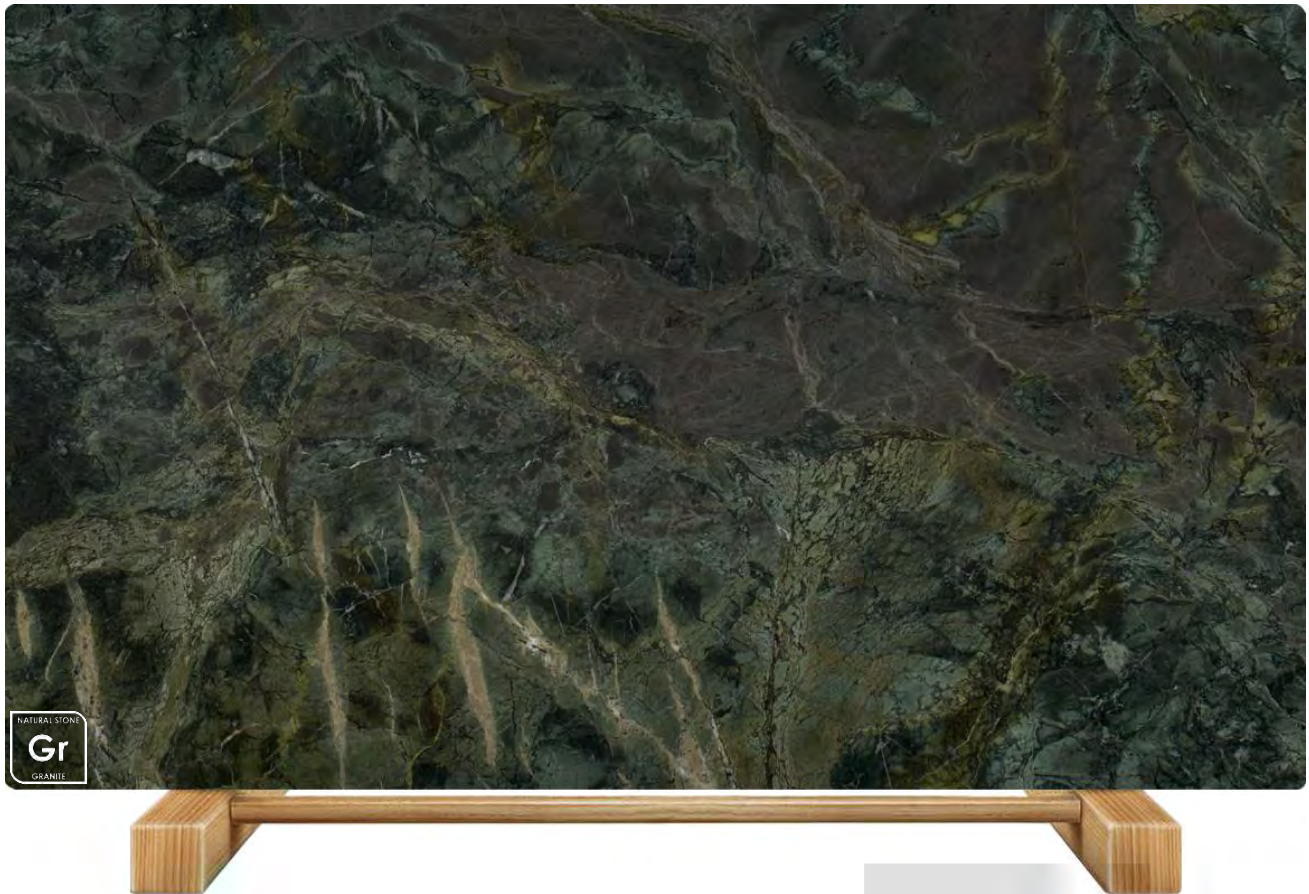

VERDE IMPERIAL *granite*

FINISH		APPLICATIONS				
POLISH	★★★★★					
LEATHER	★★★★★					
MATT	★★					
RAW	★★★★					
		EXTERIOR WALL	EXTERIOR FLOOR	INTERIOR FLOOR	COUNTERTOP	FIREPLACE