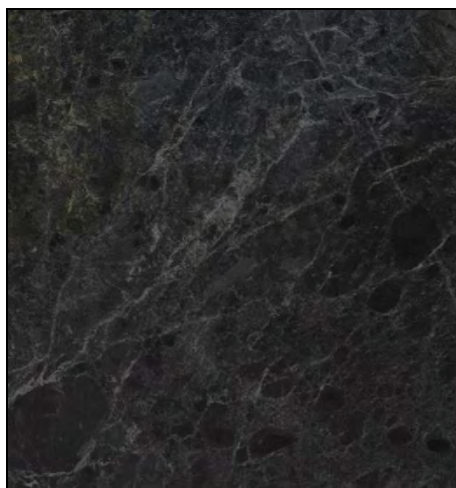

BEHKOOSHAN
NaturalisMagnificent