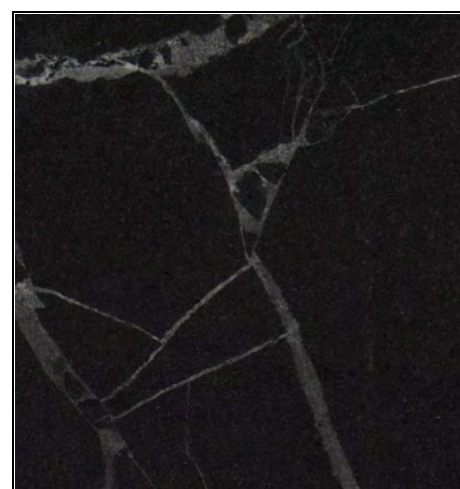

BEHKOOSHAN
NaturalisMagnificent