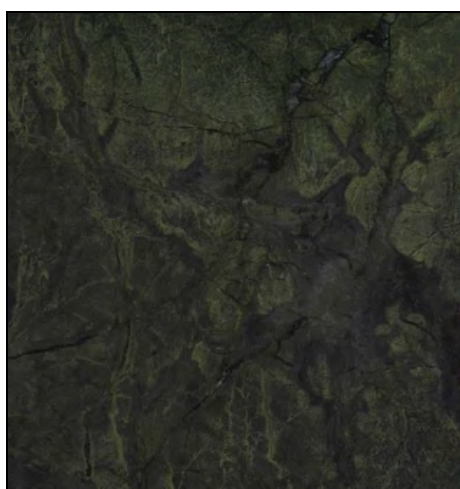

BEHKOOSHAN
NaturalisMagnificent