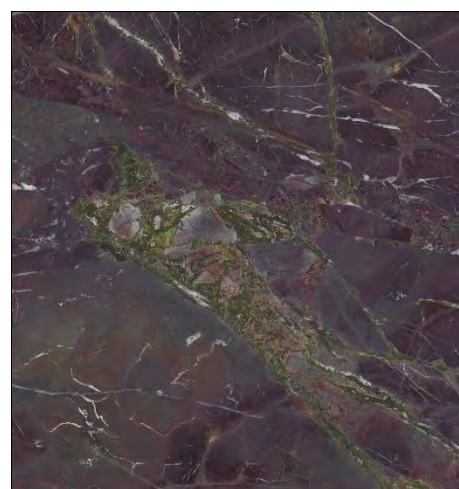

BEHKOOSHAN
NaturalisMagnificent