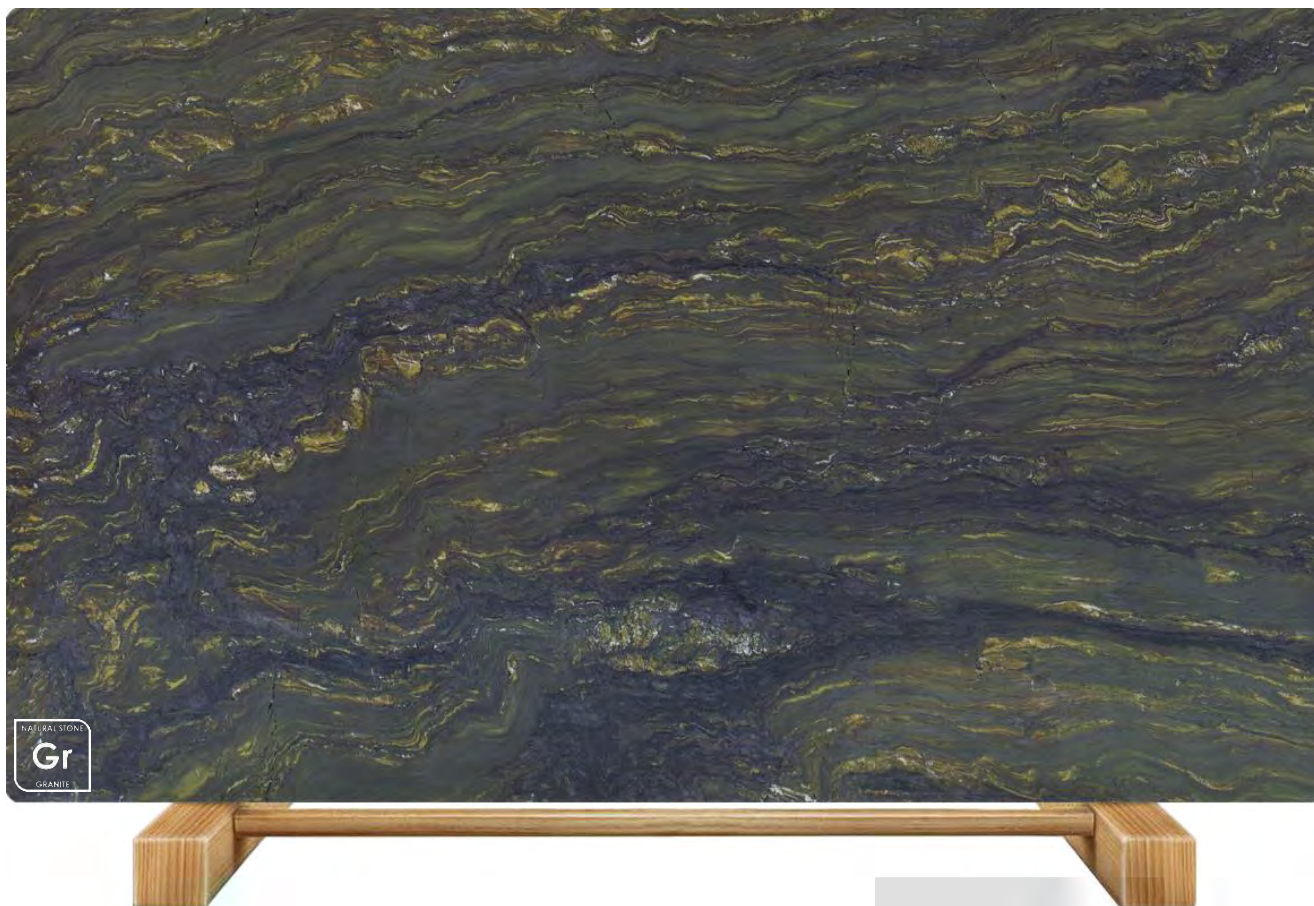

PICASSO *granite*

FINISH		APPLICATIONS				
POLISH	★★★★					
LEATHER	★★★★★					
MATT	★★					
RAW	★★★★★					
		EXTERIOR WALL	EXTERIOR FLOOR	INTERIOR FLOOR	COUNTERTOP	FIREPLACE