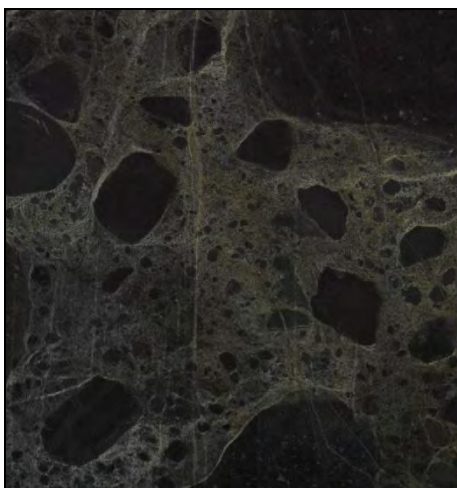

BEHKOOSHAN
NaturalisMagnificent