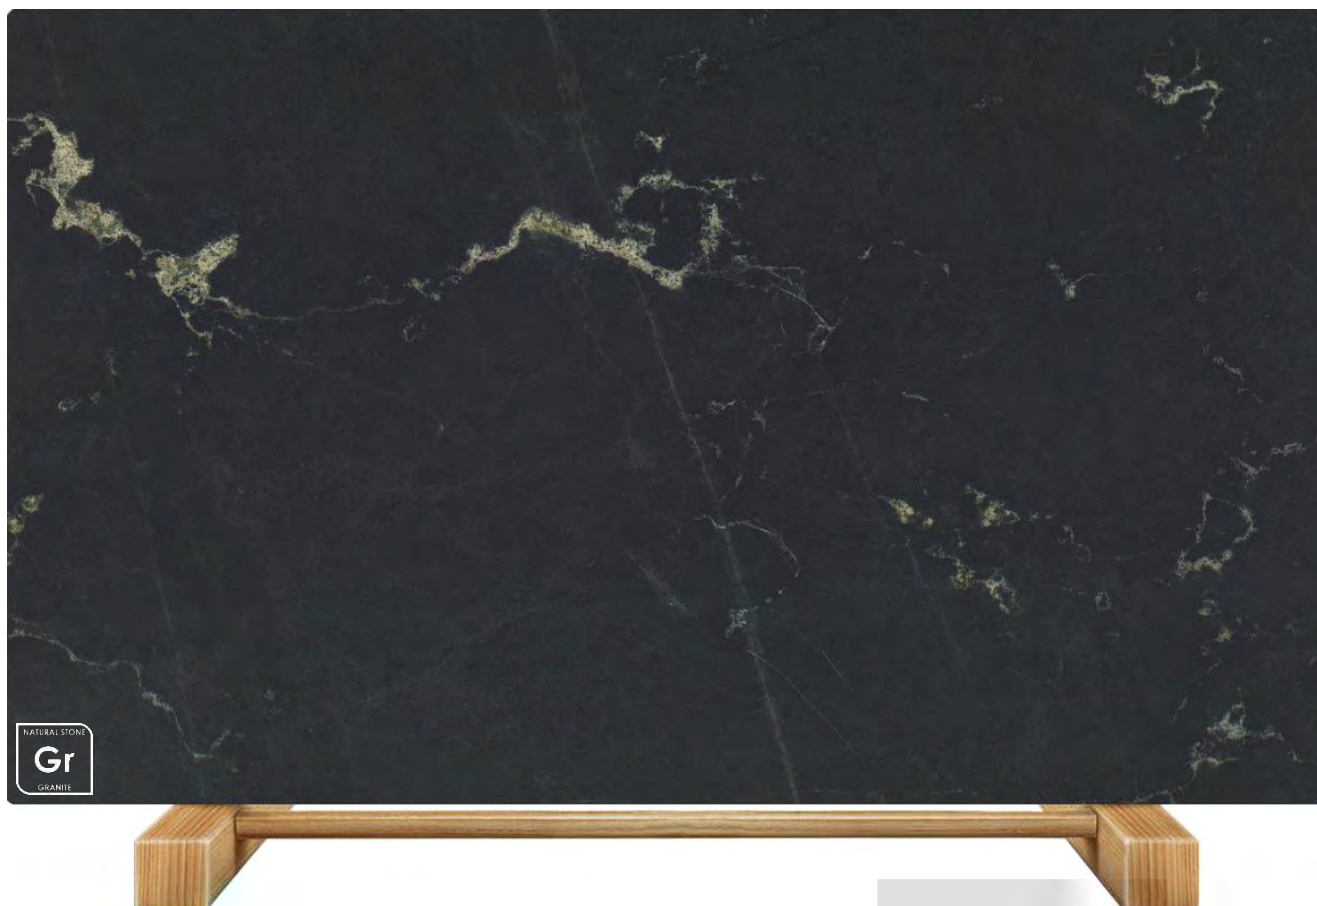

INFINITY *granite* (OWN QUARRY)

NATURAL STONE
Gr
GRANITE

FINISH		APPLICATIONS				
POLISH	★★★★★					
LEATHER	★★★★★	EXTERIOR WALL	EXTERIOR FLOOR	INTERIOR FLOOR	COUNTERTOP	FIREPLACE
MATT	★★★★★					
RAW	★★★★