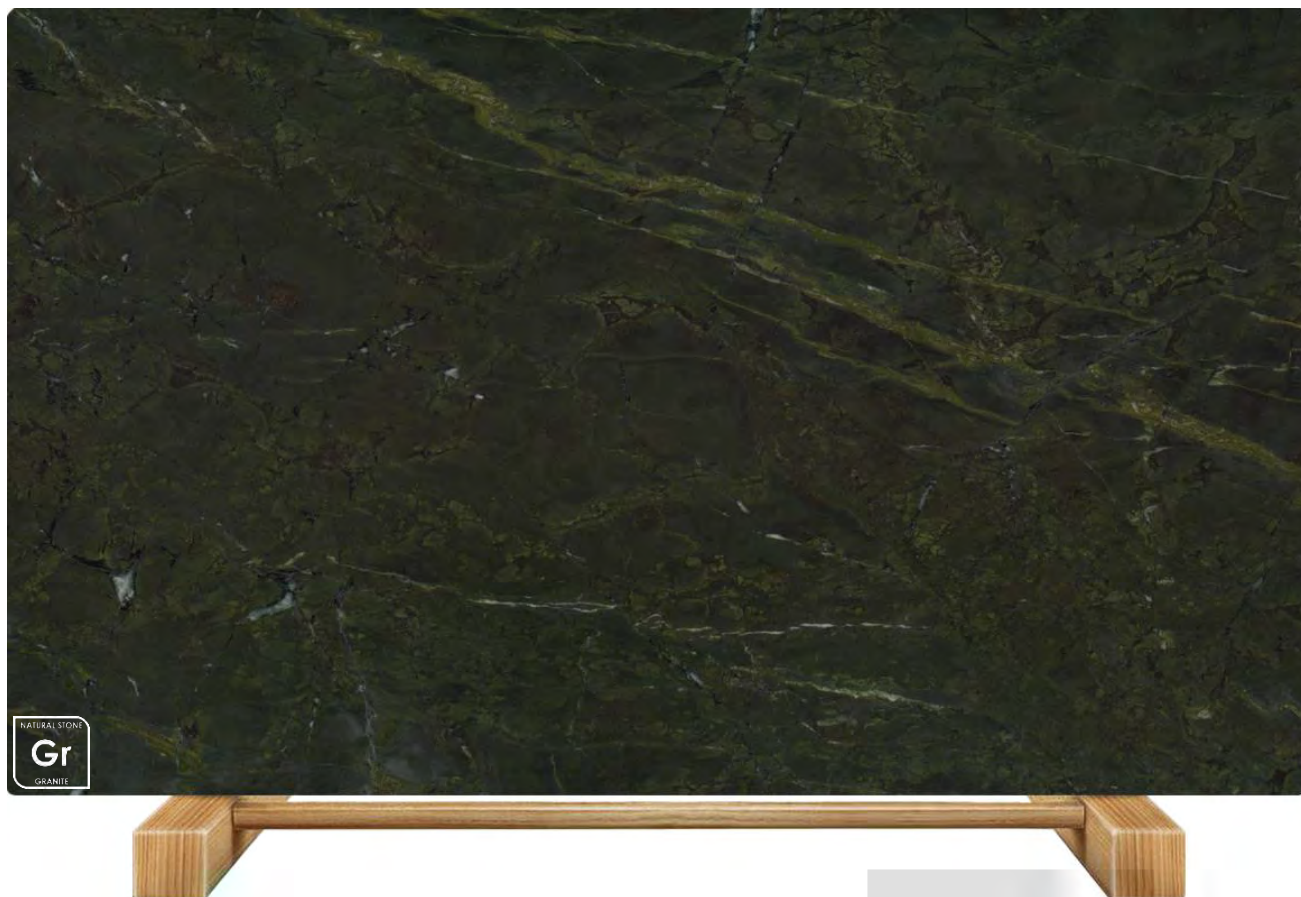

VERDE FANTASTIC *granite*

FINISH		APPLICATIONS				
POLISH	★★★★★	 EXTERIOR WALL	 EXTERIOR FLOOR	 INTERIOR FLOOR	 COUNTERTOP	 FIREPLACE
LEATHER	★★★★★					
MATT	★★★★★					
RAW	★★★★★