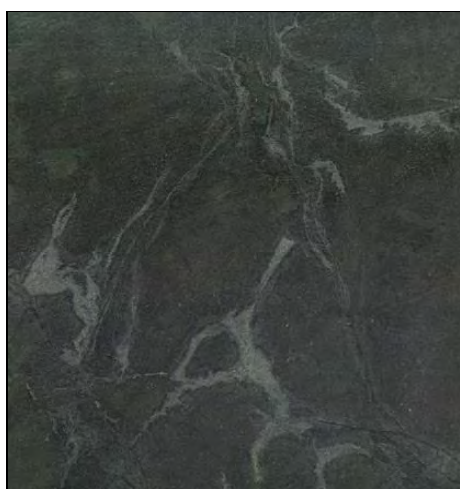

BEHKOOSHAN
NaturalisMagnificent