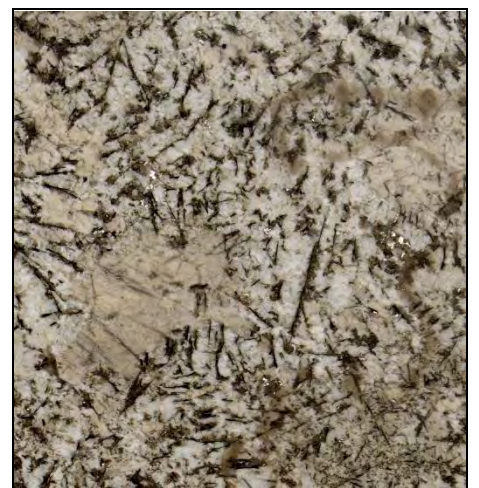

BEHKOOSHAN
NaturalisMagnificent