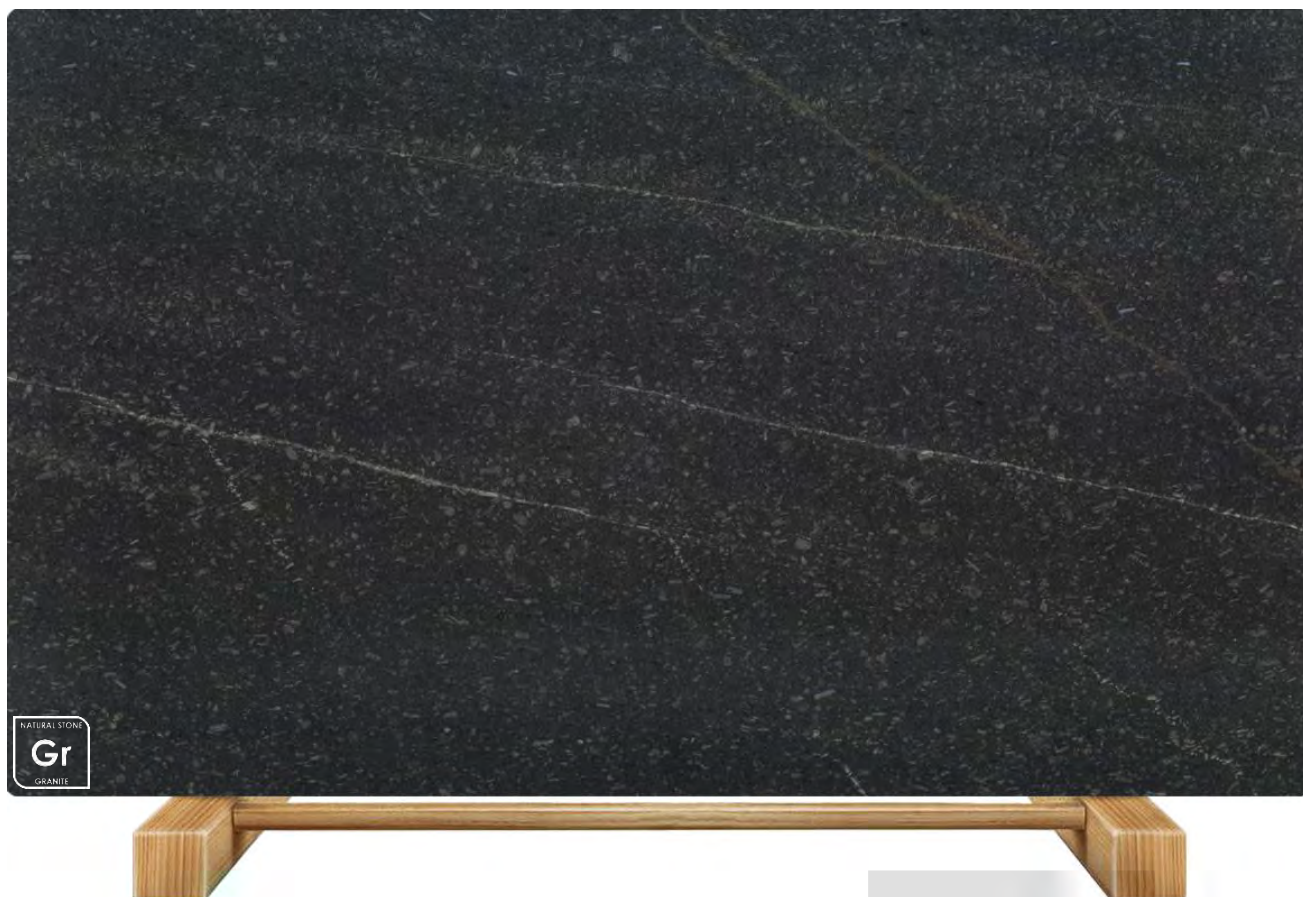

BLUE EYE *granite*

FINISH		APPLICATIONS				
POLISH	★★★★★					
LEATHER	★★★★★	EXTERIOR WALL	EXTERIOR FLOOR	INTERIOR FLOOR	COUNTERTOP	FIREPLACE
MATT	★★★★★					
RAW	★★★★★