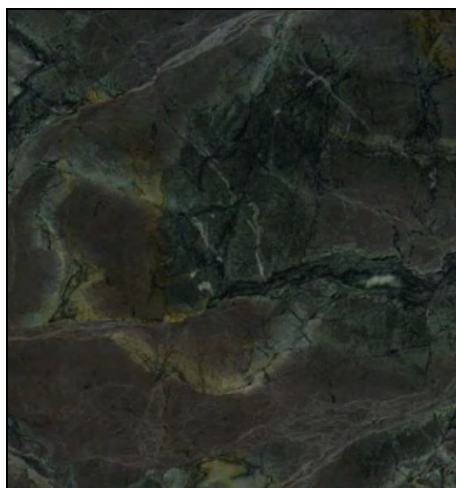

BEHKOOSHAN
NaturalisMagnificent