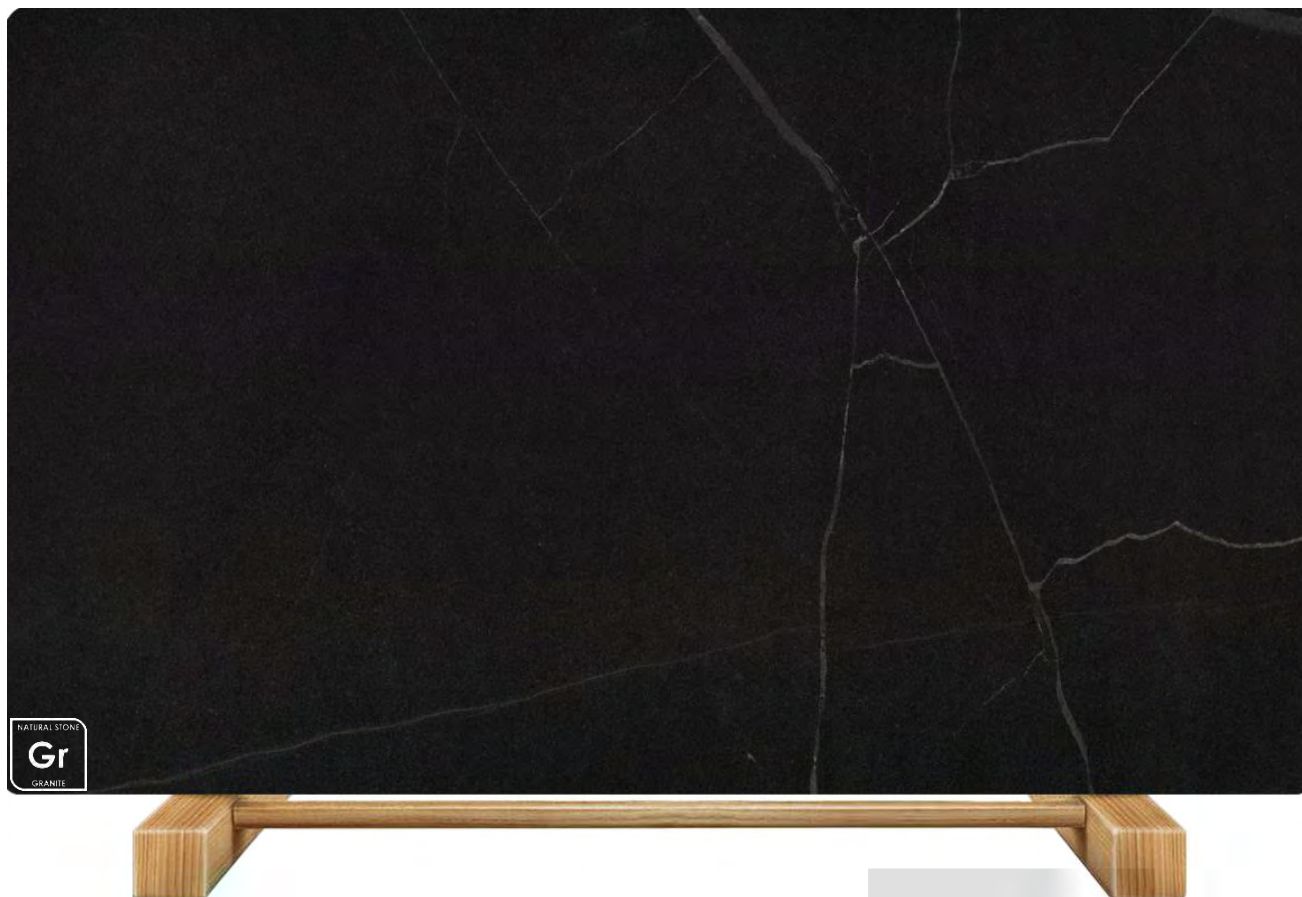

PYTHON *granite*

FINISH		APPLICATIONS				
POLISH	★★★★★					
LEATHER	★★★★★	EXTERIOR WALL	EXTERIOR FLOOR	INTERIOR FLOOR	COUNTERTOP	FIREPLACE
MATT	★★★★★					
RAW	★★★★★