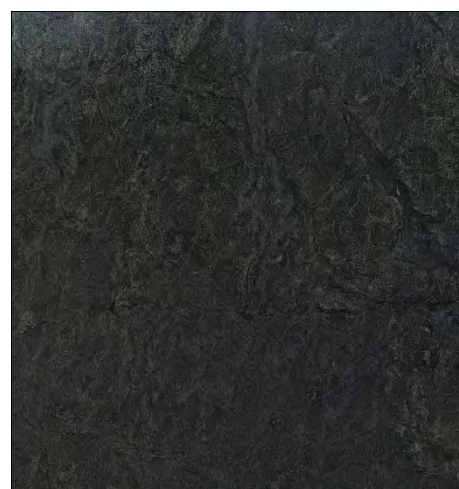

BEHKOOSHAN
NaturalisMagnificent